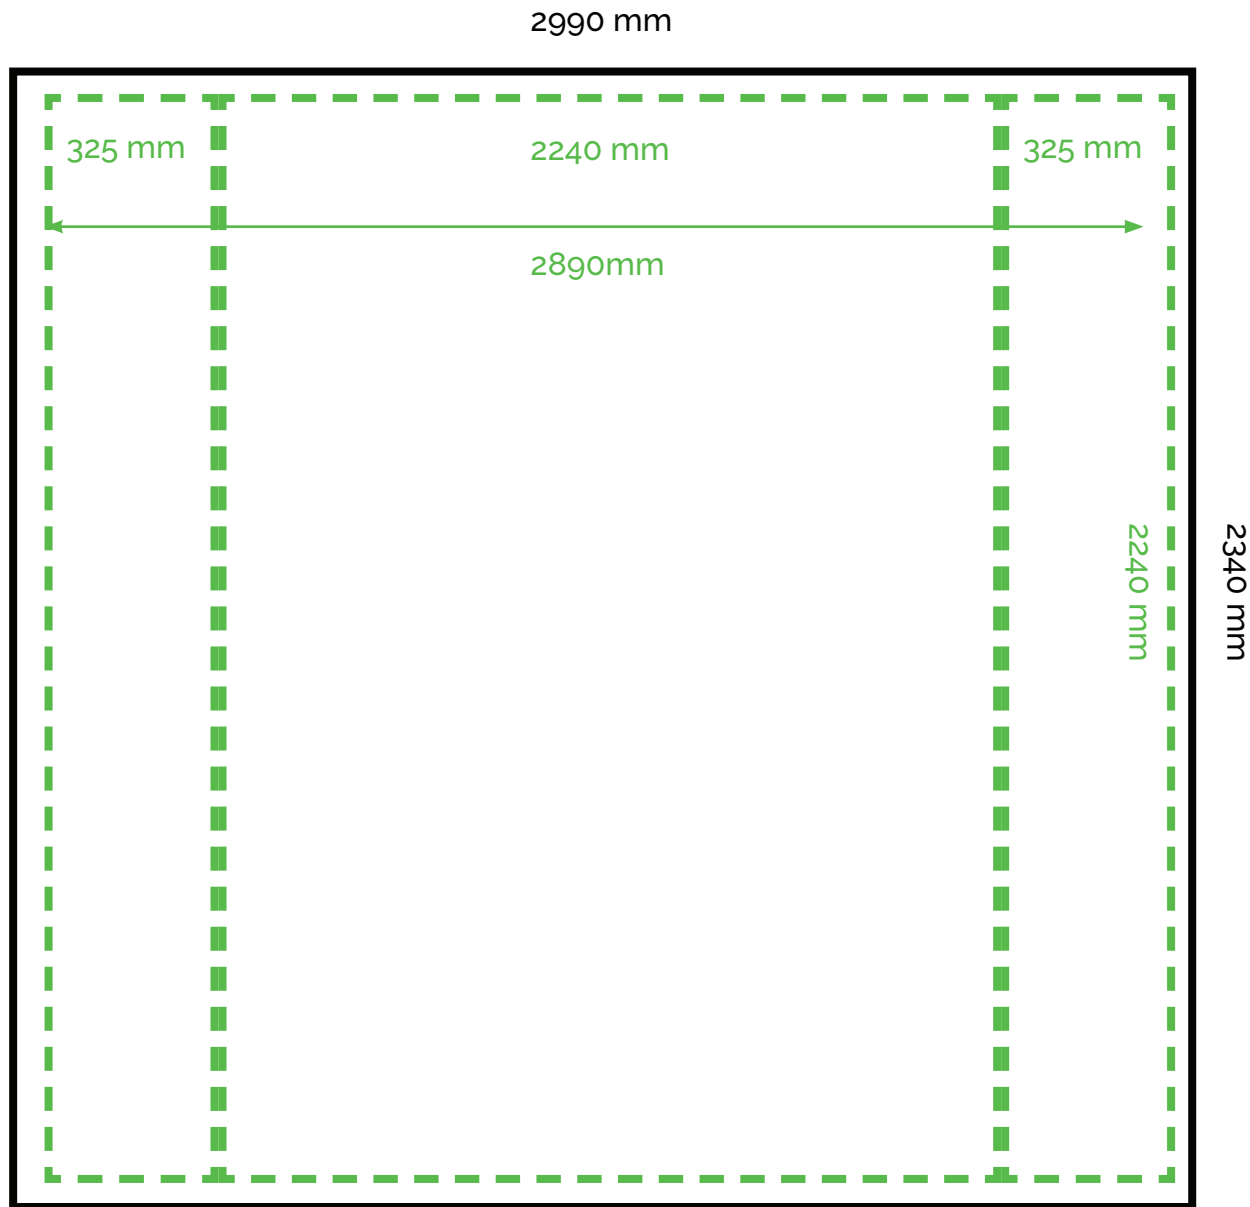

# 3X3 STRAIGHT

LAYOUT

- Bleed size  
2990 mm W x 2340mm H
- - -** The main area of printing  
2890mm W x 2240 mm H