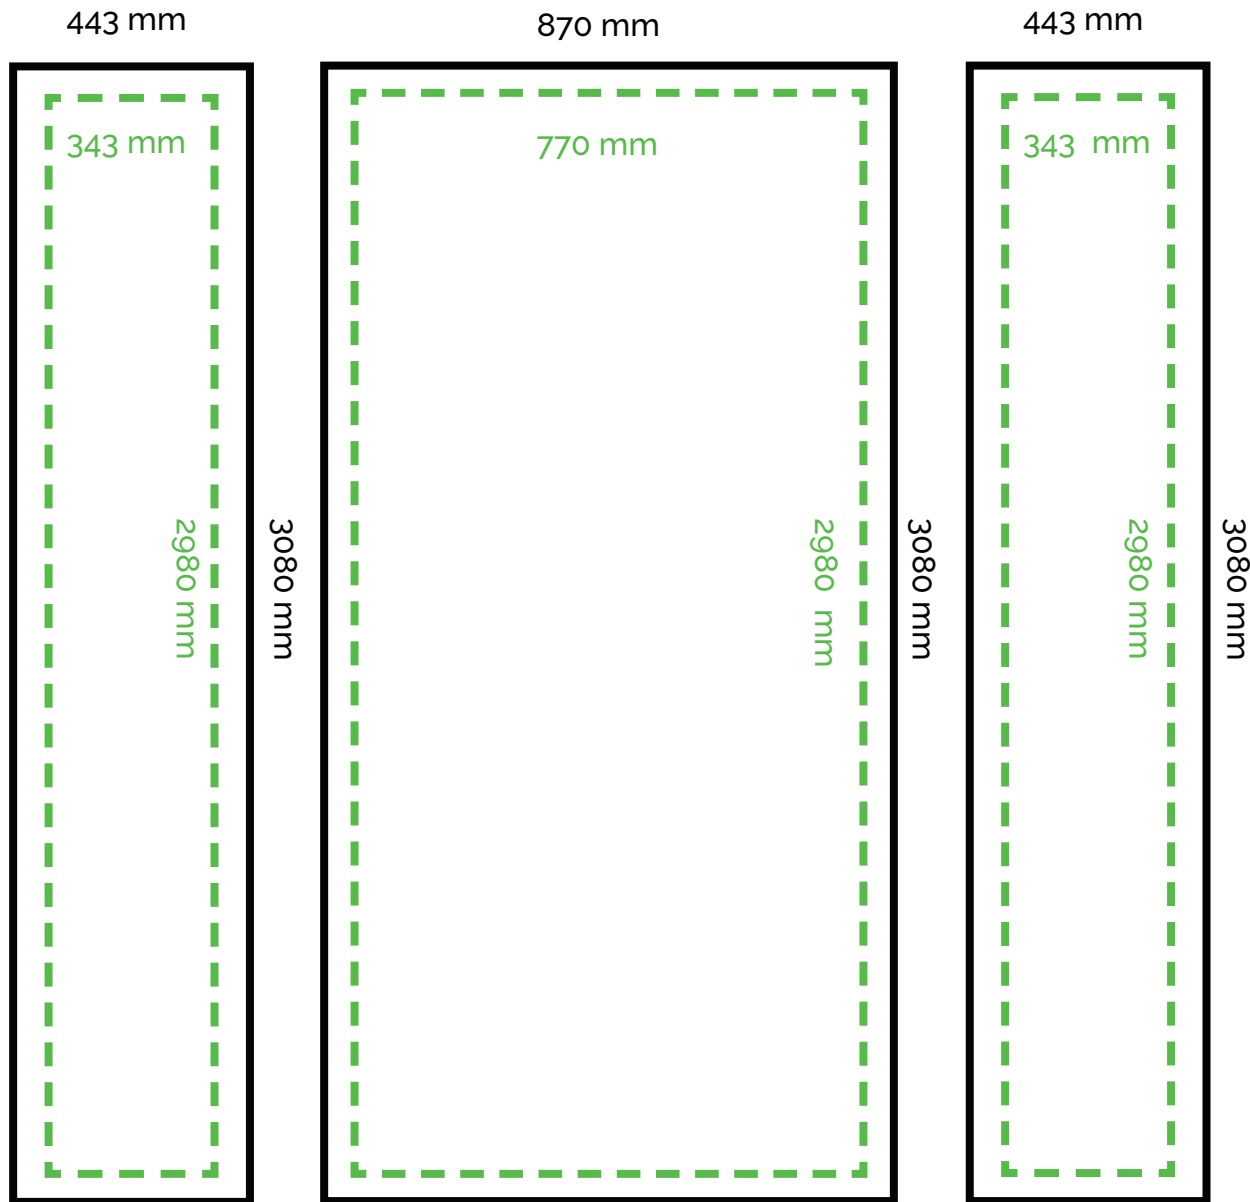

1x4 STRAIGHT PLUS (separate)

LAYOUT

- Bleed size
- Center: 870 mm W x 3080 mm H
- Endcaps: 443 mm W x 3080 mm H
- - -** The main area of printing
- Center: 770 mm W x 2980 mm H
- Endcaps: 343 mm W x 2980 mm H