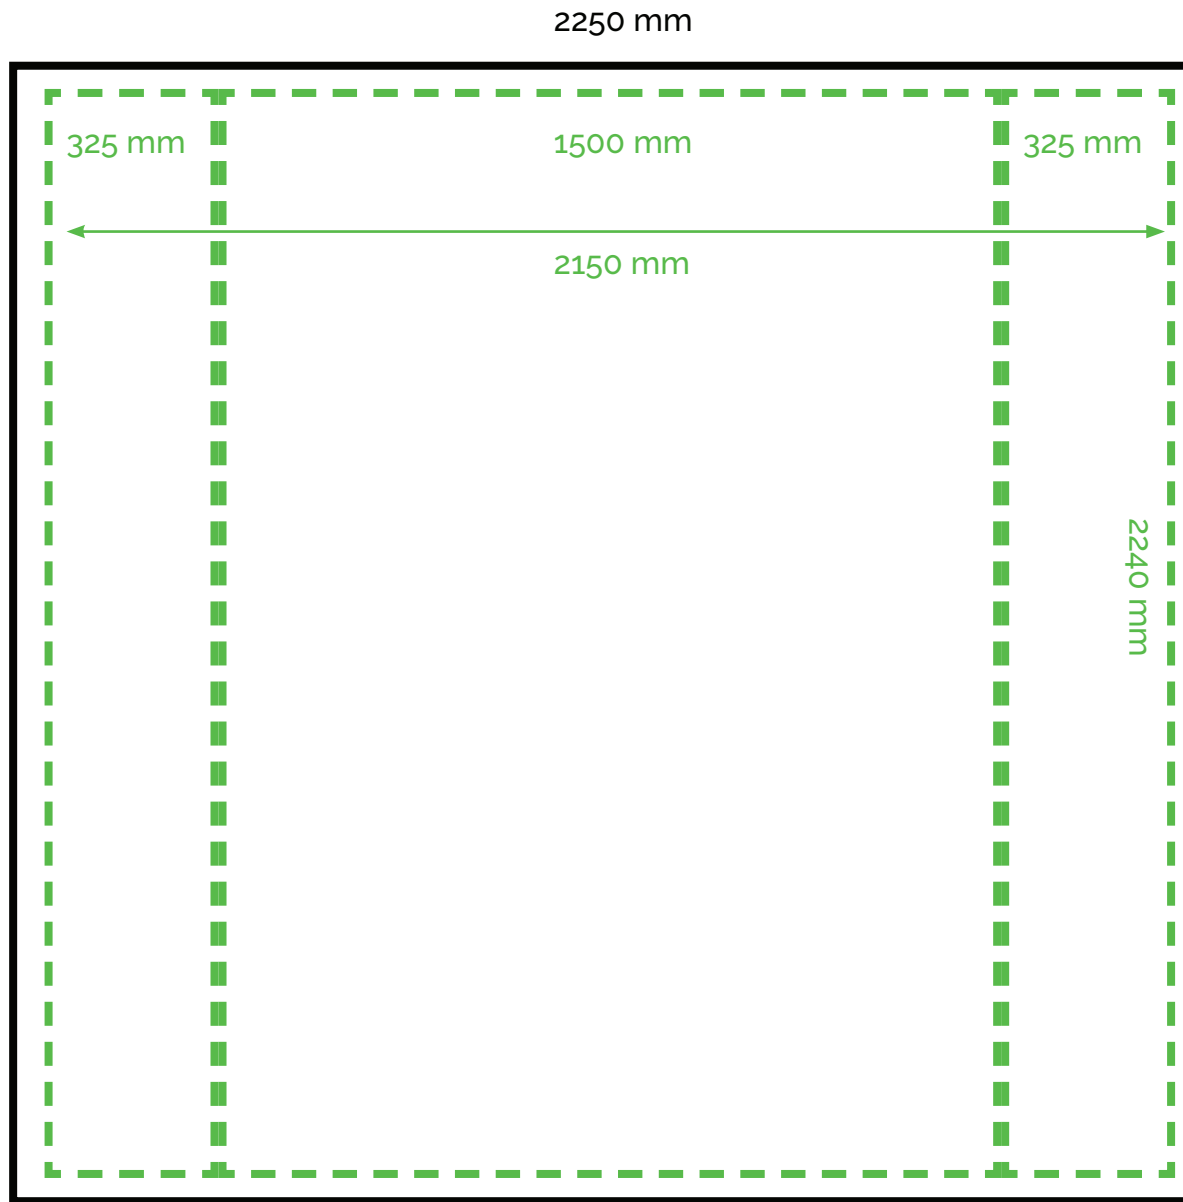

2x3 STRAIGHT

LAYOUT

Bleed size

2250 mm W x 2340 mm H

The main area of printing

2150 mm W x 2240 mm H