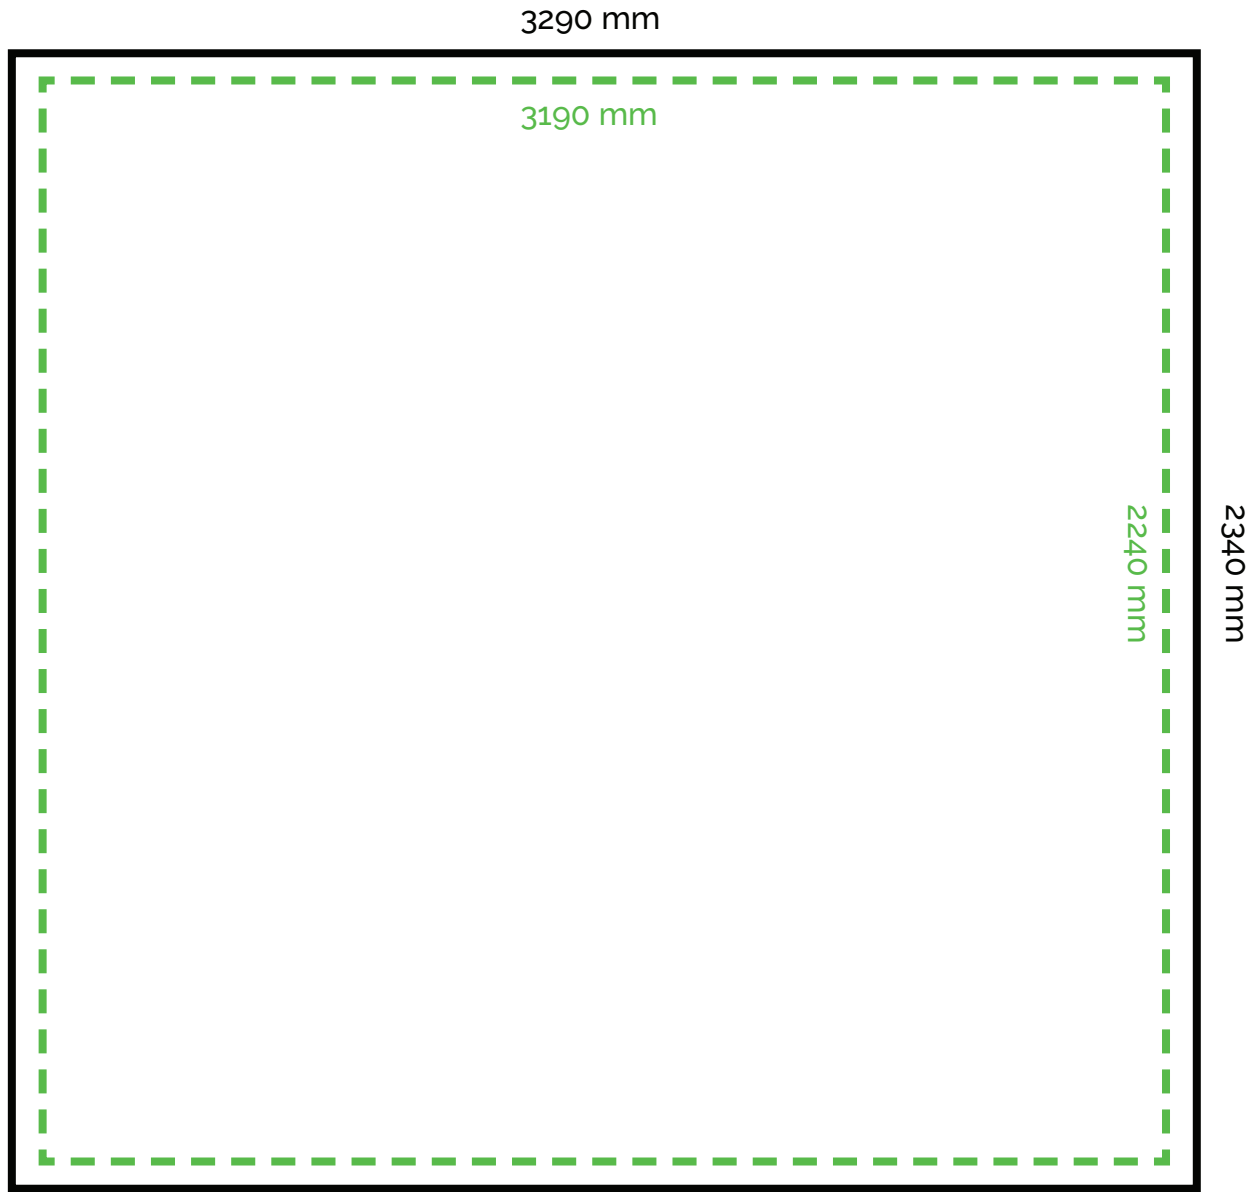

# 4x3 CURVED (BACK)

LAYOUT

-  Bleed size  
3290 mm W x 2340 mm H
-  The main area of printing  
3190 mm W x 2240 mm H