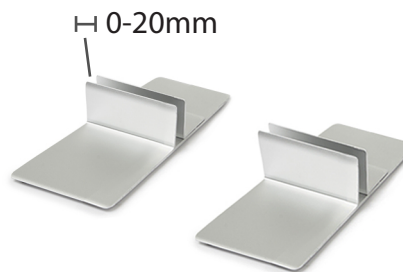

BOARD HOLDER

	Board Holder 29cm	Board Holder 40cm
#	3410	3411
H	0-20mm panel thickness possible	0-20mm panel thickness possible
	8,5 x 29,5 cm	8,5 x 40 cm
	36 x 12 x 15 cm	
	x 2	x 2
