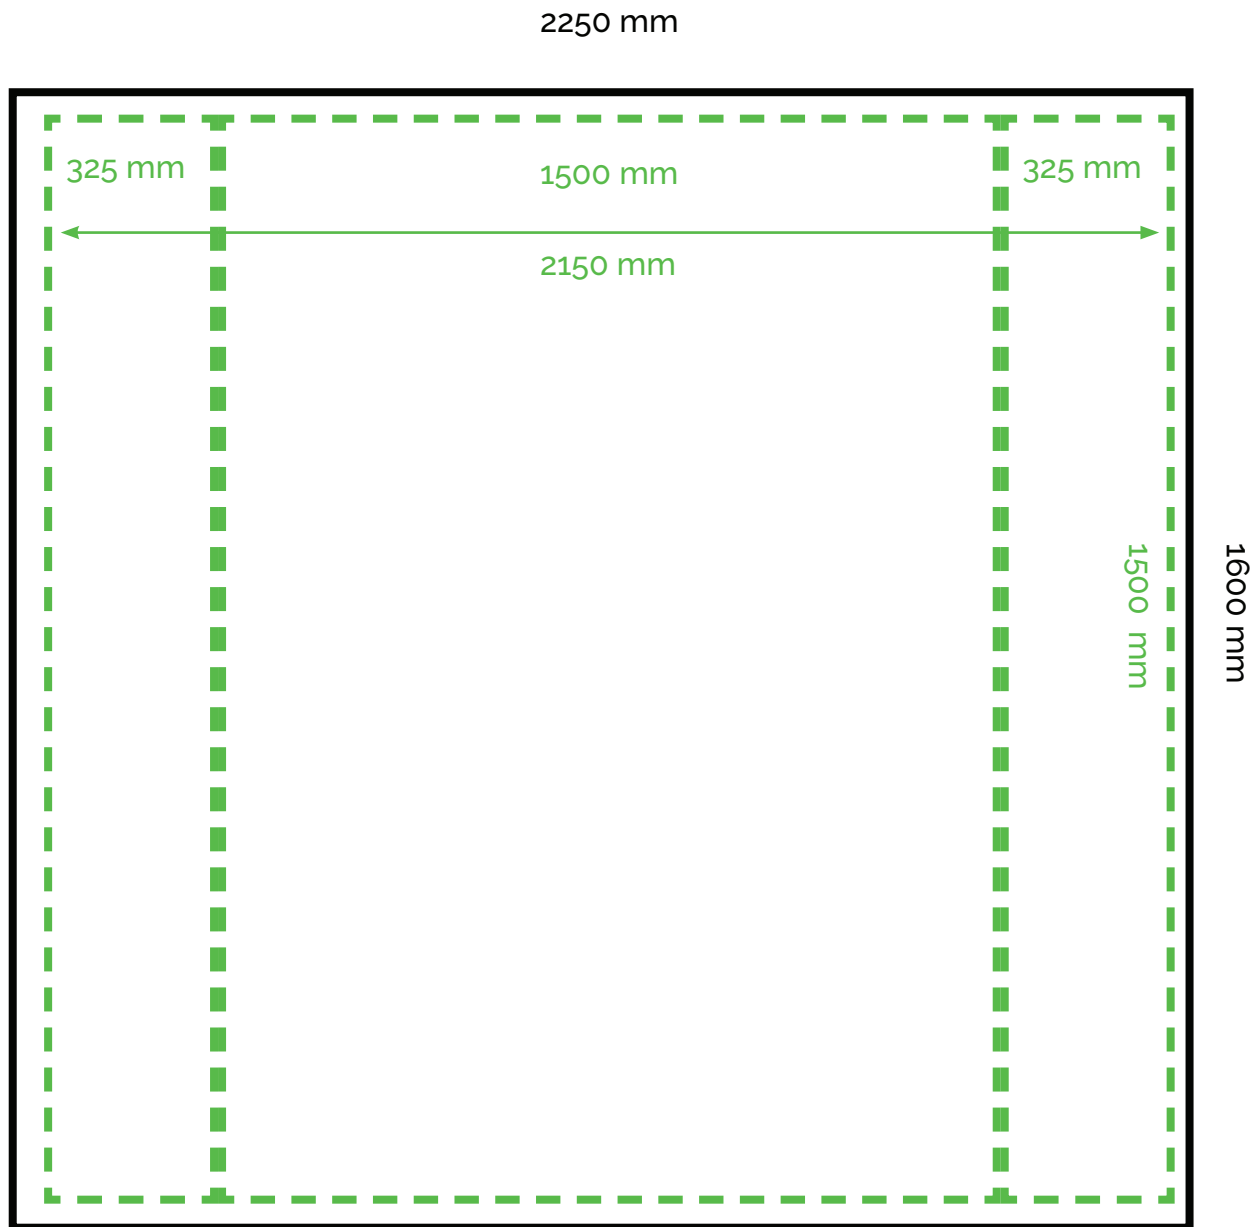

# 2x2 STRAIGHT

LAYOUT

-  Bleed size  
2250 mm W x 1600 mm H
-  The main area of printing  
2150 mm W x 1500 mm H