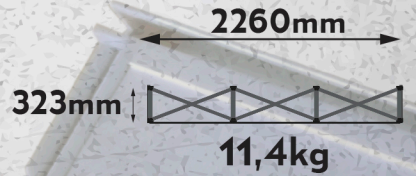

SELECTION
PREMIUM
UNE SOLIDE RÉPUTATION

POPART
specifications

POPART
the **new**
standard

3000mm
2260mm
323mm

3X3 STRAIGHT
visible size of graphic

front visual: 226x226cm
side visuals: 30,3x226cm

4X3 STRAIGHT
visible size of graphic

front visual: 300x226cm
side visuals: 30,3x226cm

AS AN OPTION
REF.2200

TROLLEY
ADD ON

SIDEVISUAL
FINISH TOP AND BOTTOM