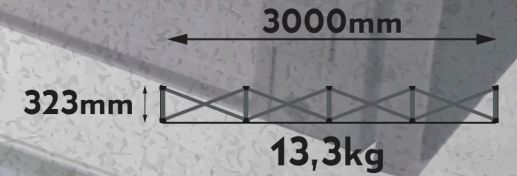

SELECTION
PREMIUM
UNE SOLIDE RÉPUTATION

POPART
specifications

POPART
the **new**
standard

3000mm
2260mm
323mm

3X3 STRAIGHT
visible size of graphic

front visual: 226x226cm
side visuals: 30,3x226cm

4X3 STRAIGHT
visible size of graphic

front visual: 300x226cm
side visuals: 30,3x226cm

AS AN OPTION
REF.2200

TROLLEY
ADD ON

SIDEVISUAL
FINISH TOP AND BOTTOM