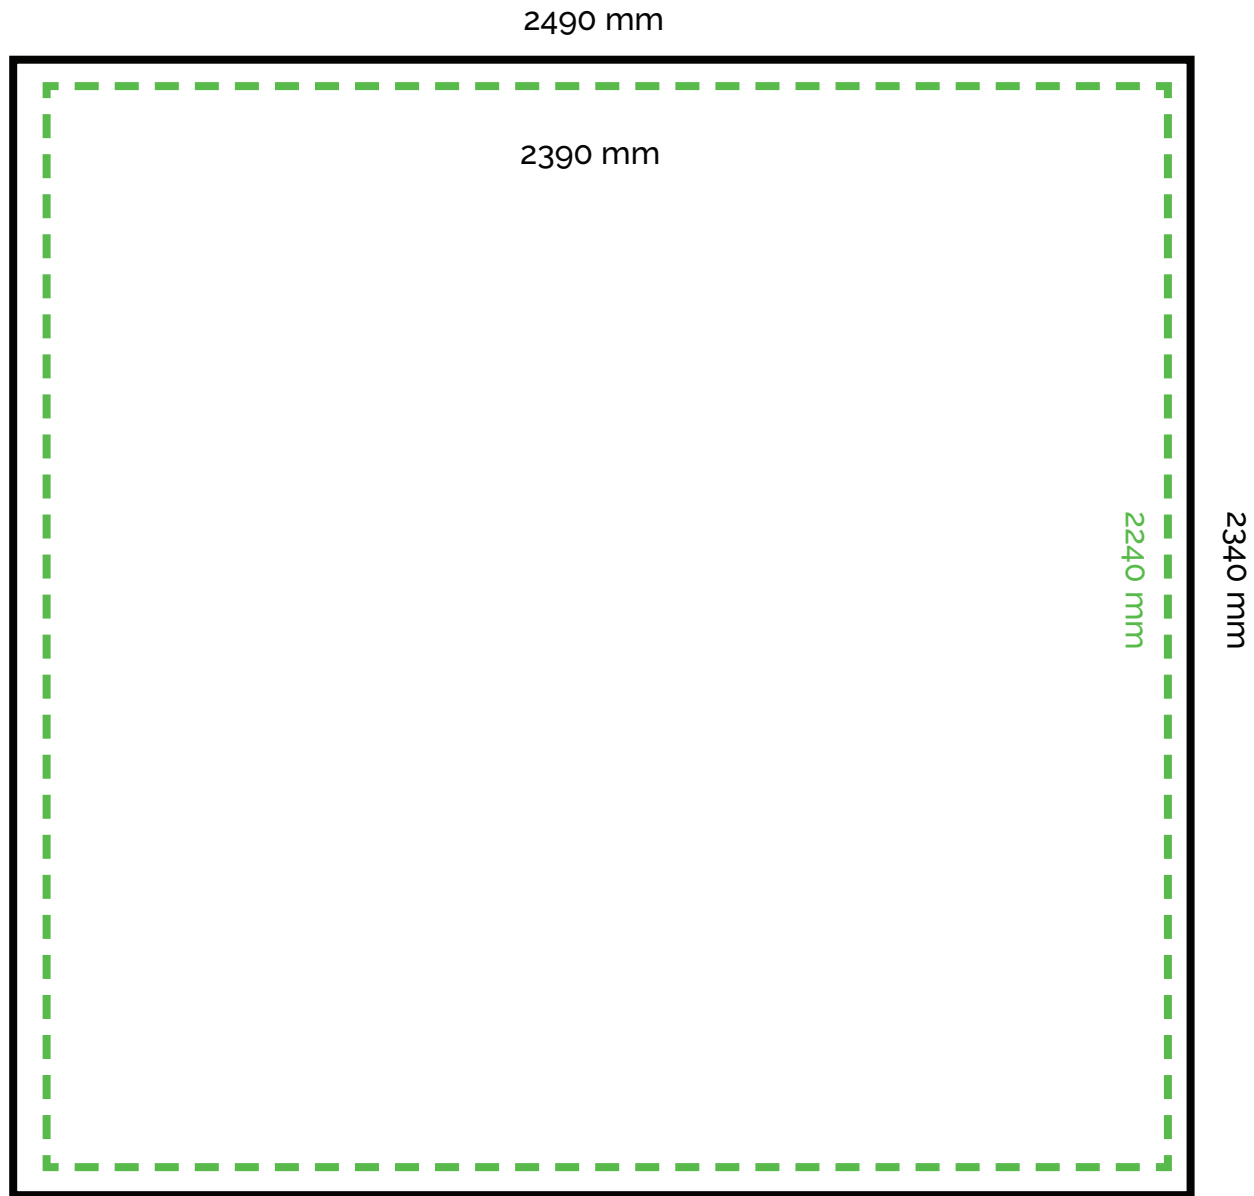

3X3 CURVED (BACK)

LAYOUT

Bleed size

2490 mm W x 2340 mm H

The main area of printing

2390 mm W x 2240 mm H