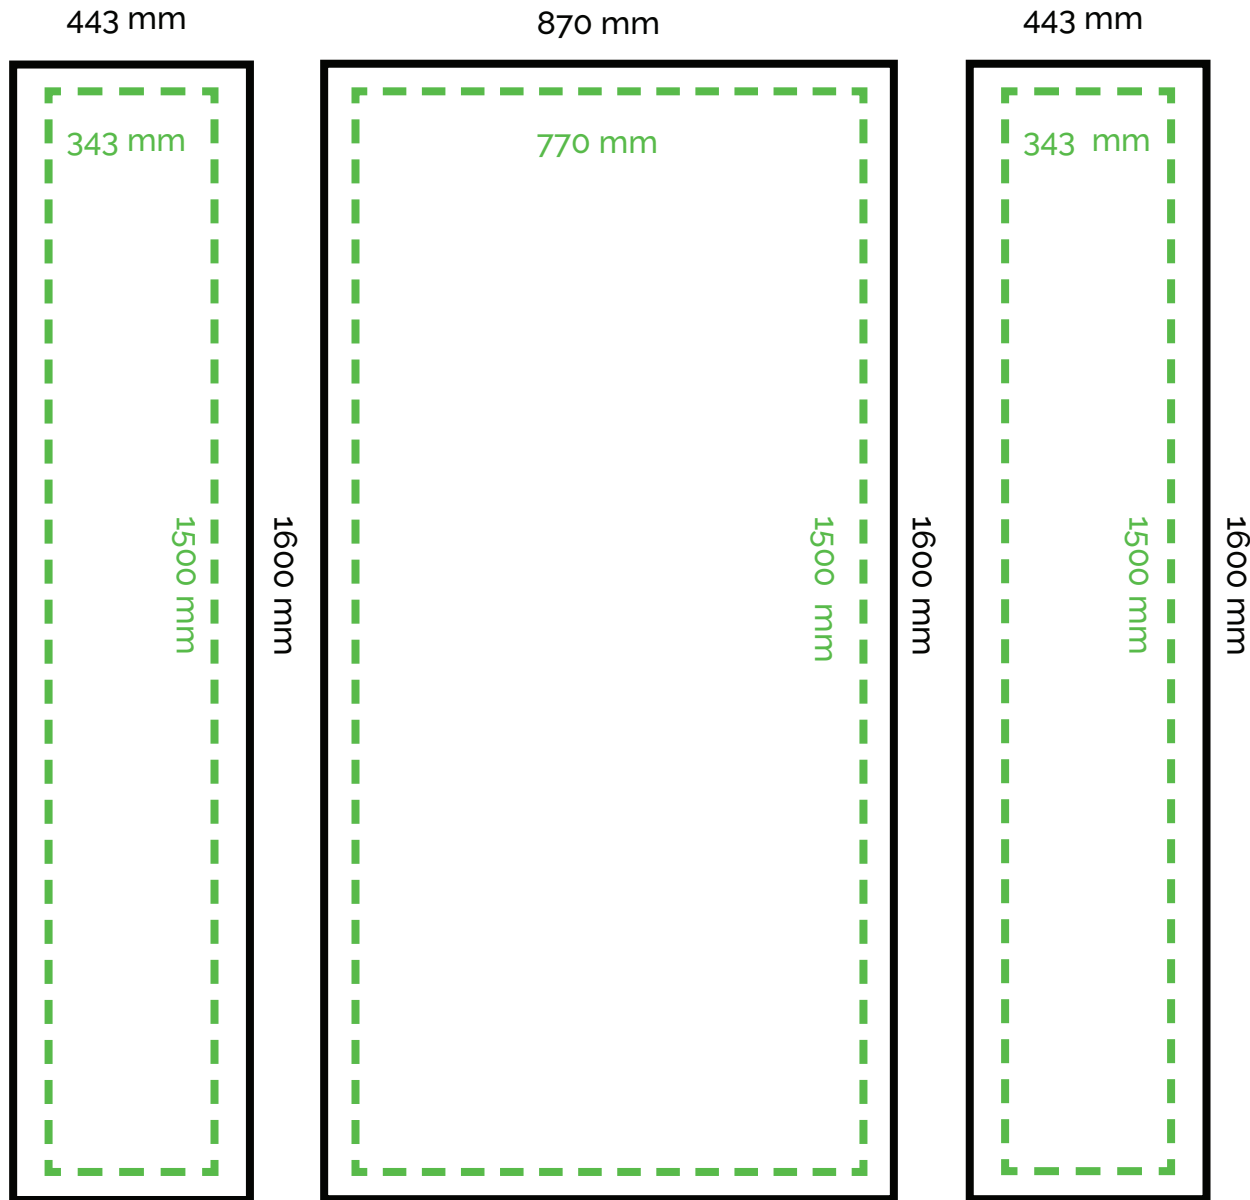

# 1x2 STRAIGHT PLUS (separate)

LAYOUT

- Bleed size
- Center: 870 mm W x 1600 mm H
- Endcaps: 443 mm W x 1600 mm H
- - -** The main area of printing
- Center: 770 mm W x 1500 mm H
- Endcaps: 343 mm W x 1500 mm H