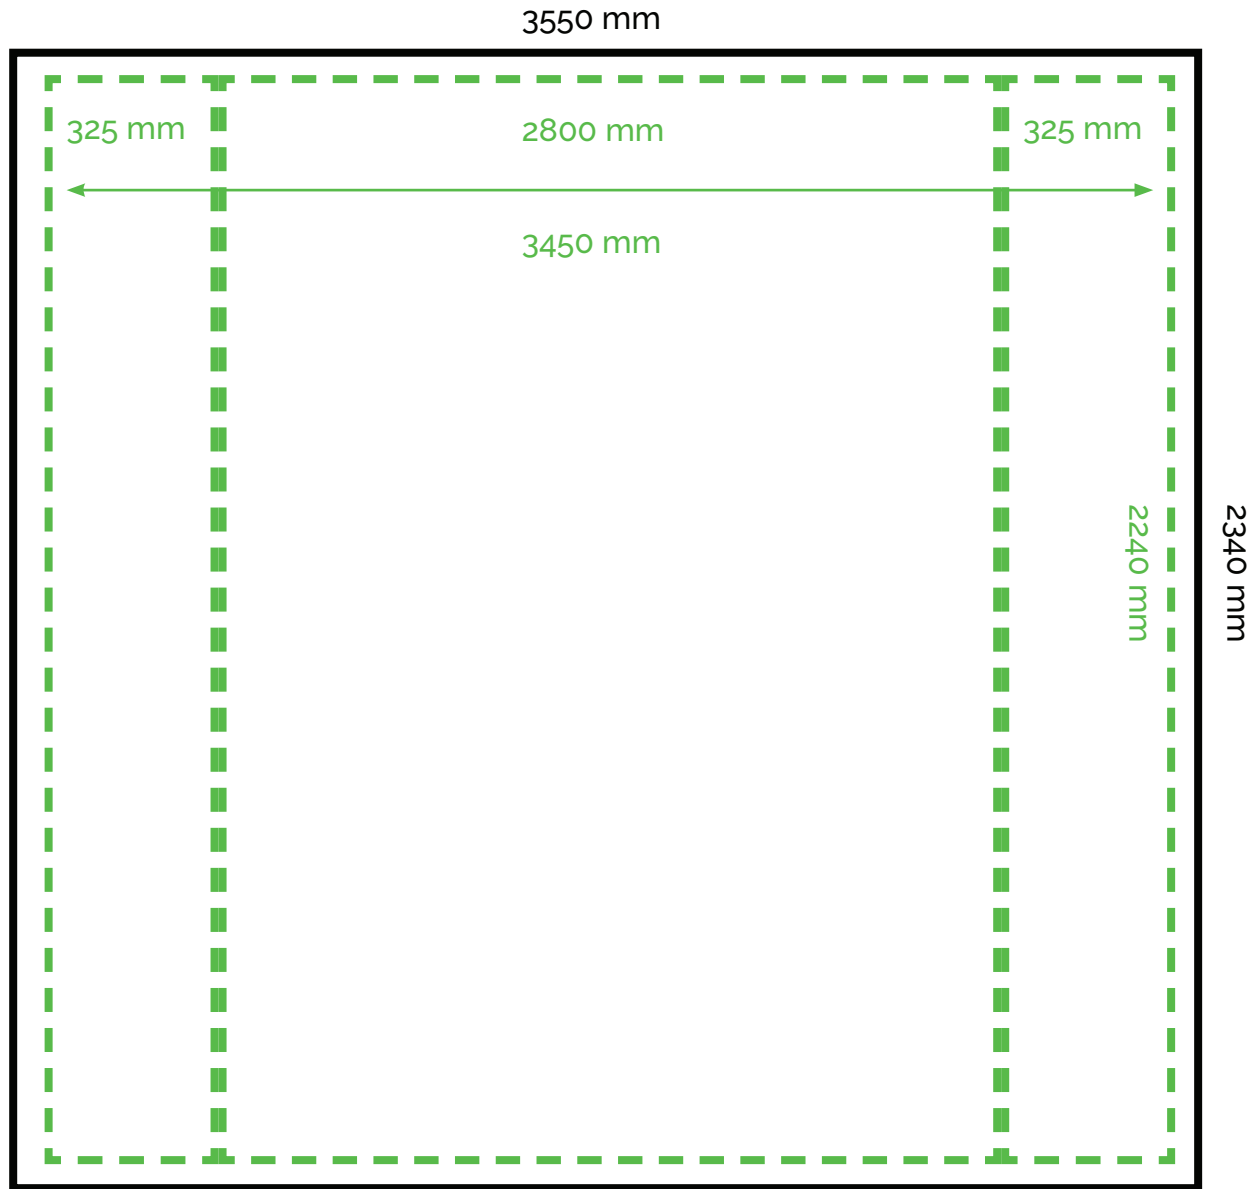

4X3 CURVED

LAYOUT

-  Bleed size
3550 mm W x 2340 mm H
-  The main area of printing
3450 mm W x 2240 mm H