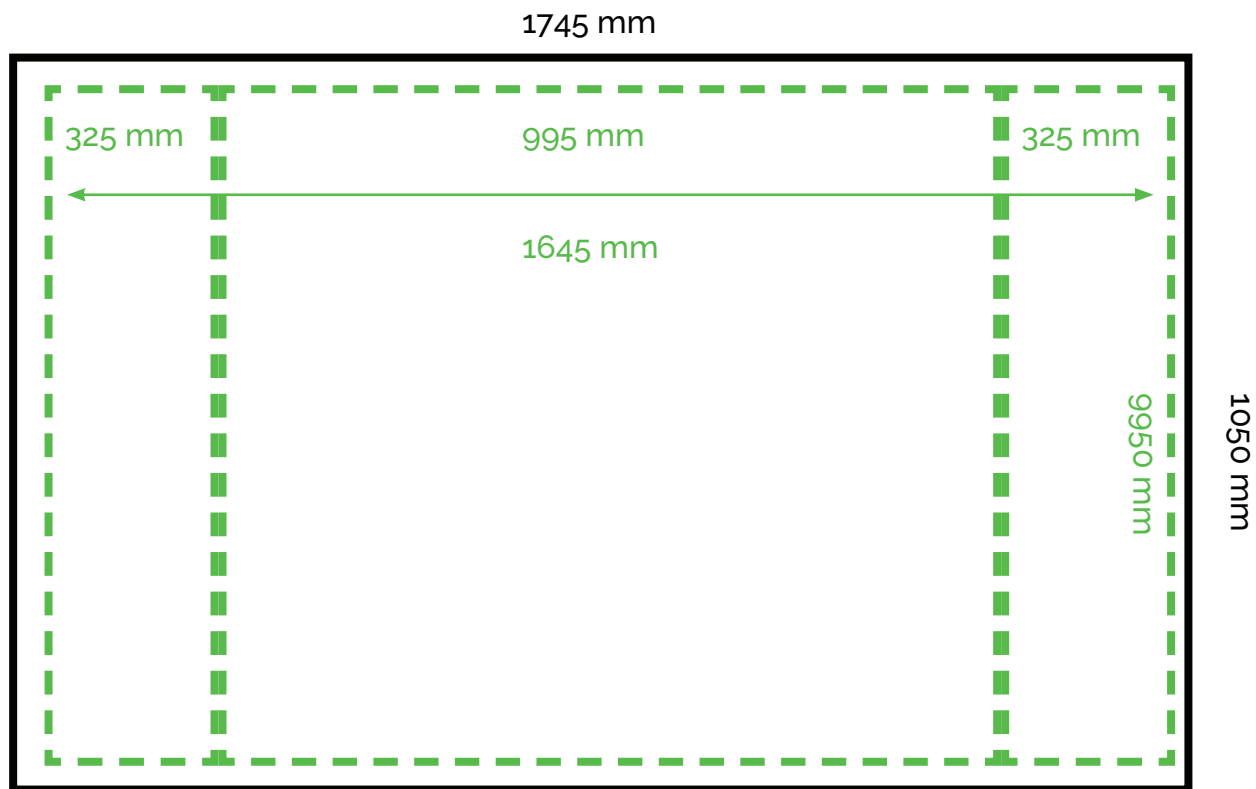

COUNTER REGULAR

LAYOUT

— Bleed size
1745 mm W x 1050 mm H

- - - The main area of printing
1645mm W x 995 mm H